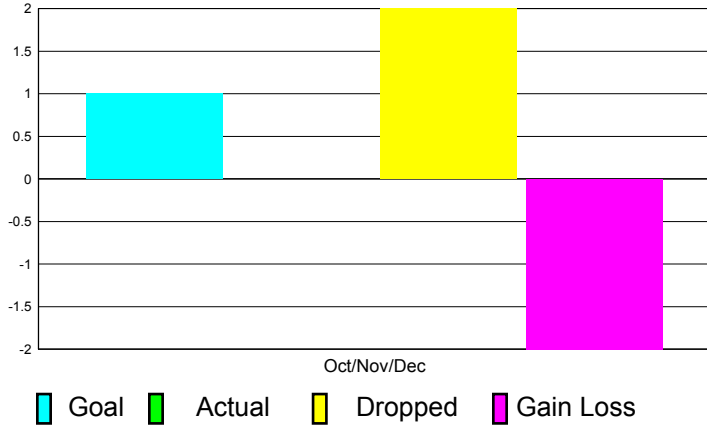

GMT Reports for District (or Undistricted) **District D 2**

GMT: Joel Rosendo Gómez Franco Location: **EL SALVADOR**

GMT CA: 3

CLUBS

Club Results
2011-2012

Clubs
2010-2011

| Month | New Club Goal | Actual New Clubs | Actual Dropped Clubs | Gain/Loss of Clubs | Gain/Loss of Clubs |
|---------------|---------------|------------------|----------------------|--------------------|--------------------|
| Oct/Nov/Dec | 1 | 0 | 2 | -2 | -2 |
| Totals | 1 | 0 | 2 | -2 | -2 |

Club Results 2011-2012

Goal, New, Dropped, Gain/Loss

Comparison of Club Gain/Loss

Current Year Compared to the Previous Year

YTD Status Quo Clubs 2010-2011

Status Quo Clubs Compared to Status Quo Members

MEMBERSHIP