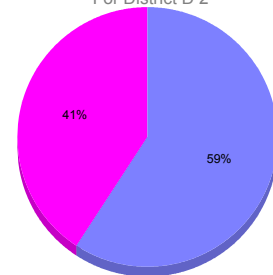

Membership Results 2011-2012

Goal, New, Dropped, Gain/Loss

Comparison of Membership Gain/Loss

Current Year Compared to the Previous Year

Gender Comparison 2010-2011

For District D 2

Oct/Nov/Dec

■ Male ■ Female