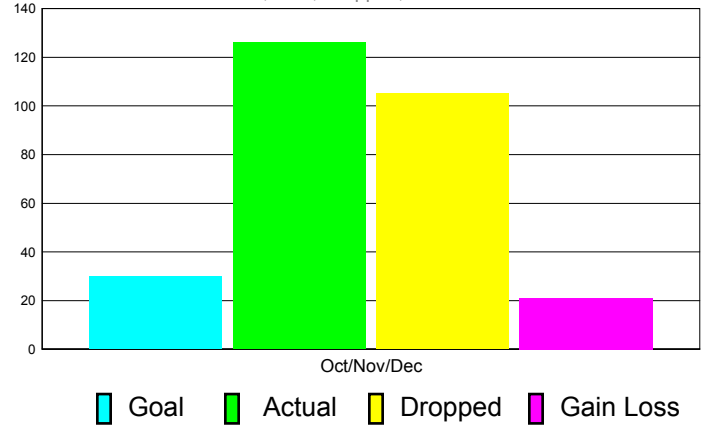

Membership Results 2011-2012

Goal, New, Dropped, Gain/Loss